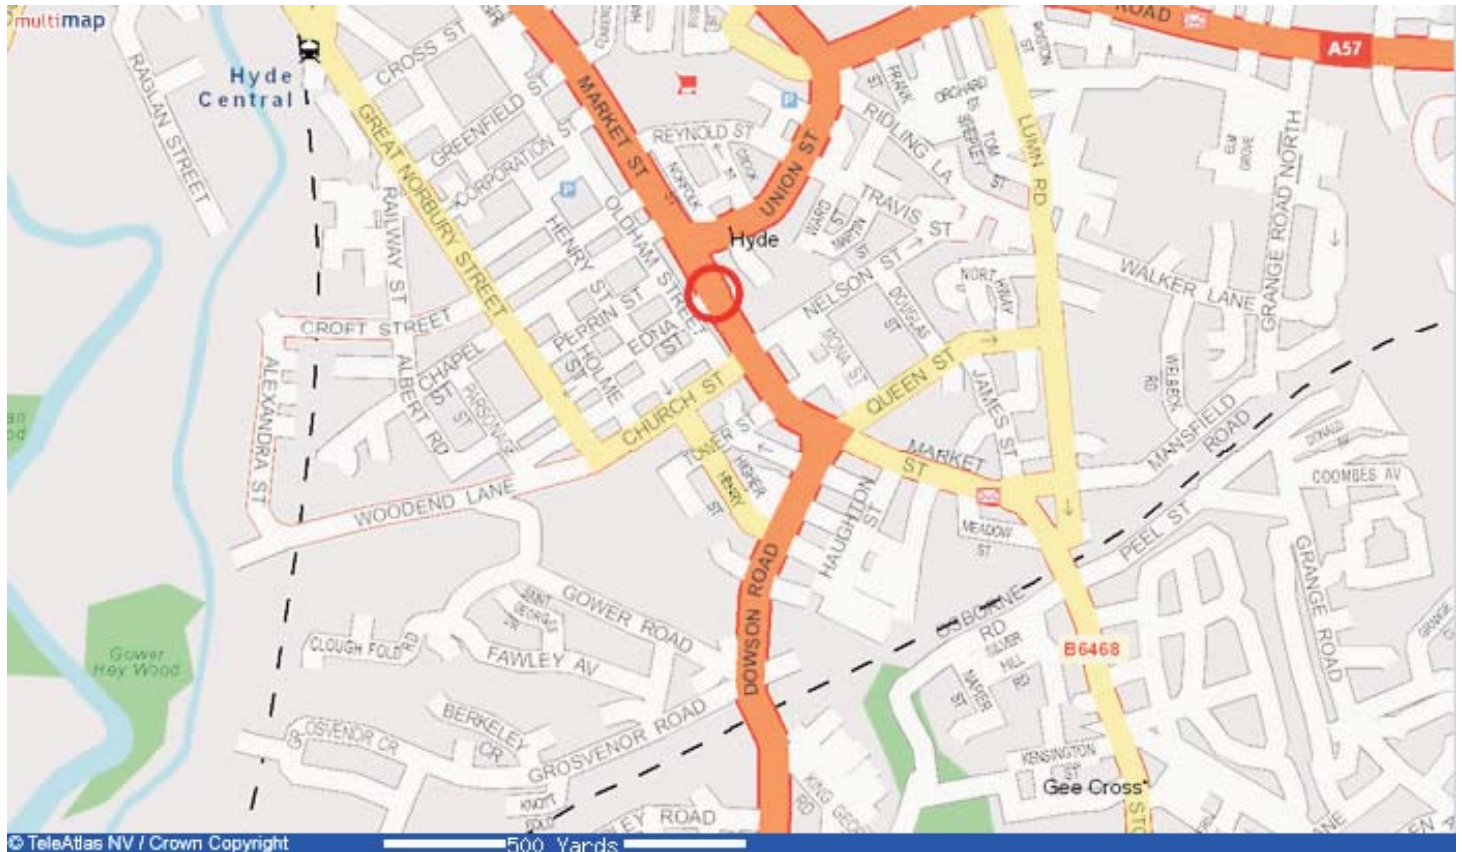

Map - Hyde

<http://www.multimap.com/map/browse.cgi?pc=SK141EX>

Directions

From M67 (Heading West towards Manchester)

1. Turn off motorway at junction 3
2. Turn left off slip road onto A627
3. At 2nd set of lights (T junction) Hyde office is directly in front
4. Turn left onto Market Street
5. 2nd right onto Church Street
6. 1st right onto Oldham Street
7. Rear entrance is on the right

Address

130 Market Steet
Hyde
Cheshire
SK14 1EX

Tel: 0161 368 1851

Fax: 0161 367 8248

Email: hyde@hydeflooring.co.uk

From M67 (Heading East towards Sheffield)

1. Turn off motorway at junction 3
2. Turn right off slip road onto A627
3. At 3rd set of lights (T junction) Hyde office is directly in front
4. Turn left onto Market Street
5. 2nd right onto Church Street
6. 1st right onto Oldham Street
7. Rear entrance is on the right

From Denton

1. Approaching Hyde from Manchester Road A57 pass B&Q on to Market Street A627
2. Hyde Town Hall on right, Market on left take 5th turn on right into Church Street
3. 1st right onto Oldham Street.
4. Rear entrance is on the right.